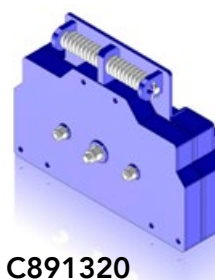

SNOW PLOW

<http://tiny.cc/snowplow1>

FEATURES & BENEFITS

- Rugged professional grade snow plow
- 5 configurations
- Two independent controllable blades: can be adjusted in straight, V or Y position
- Advanced optional floating system allows working on uneven surfaces as well

MultiOne snow plow is a versatile attachment for snow removal. It consists of two independent hydraulically adjustable blades. Angle of the blades can be adjusted from the driver's seat. 5 different blade operating positions:

1) 30° right - 2) 30° left - 3) Straight - 4) Scoop "Y" - 5) V-plow. It is equipped with shock absorbing springs that allow the blade to trip forward when an obstacle is encountered. The optional floating system on the mounting bracket guarantees that blade follows the ground as well as possible. Support legs are standard while the extension wings are optional; both increase the blade width.

C891320

C891326

Model	Blades Width	Blades height	Slewing angle	Weight	Code
120-126	120-126 cm (47.2-49.6 in)	75 cm (29.5 in)	±30°	320 kg (705 lbs)	C891301
150-170	150-170 cm (59-67 in)	75 cm (29.5 in)	±30°	350 kg (772 lbs)	C891302
200-230	200-230 cm (78.7-90.5 in)	75 cm (29.5 in)	±30°	420 kg (926 lbs)	C891310
Options					Code
Floating Adapter for Snow Plow					C891320
Extension Wings 25 + 25 cm (9.8 + 9.8 in) only for C891301 and C891302					C891326