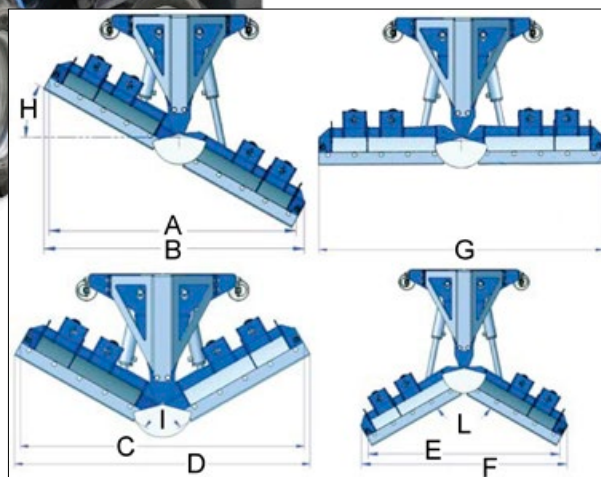

SNOW PLOW

<http://tiny.cc/snowplow1>

FEATURES & BENEFITS

- Rugged professional grade snow plow
- 5 configurations
- Two independent controllable blades: can be adjusted in straight, V or Y position
- Advanced optional floating system allows working on uneven surfaces as well

MultiOne snow plow is a versatile attachment for snow removal. It consists of two independent hydraulically adjustable blades. Angle of the blades can be adjusted from the driver's seat. 5 different blade operating positions:

1) 30° right - 2) 30° left - 3) Straight - 4) Scoop "Y" - 5) V-plow. It is equipped with shock absorbing springs that allow the blade to trip forward when an obstacle is encountered. The optional floating system on the mounting bracket guarantees that blade follows the ground as well as possible. Support legs are standard while the extension wings are optional; both increase the blade width.

C891320

C891326

Model	Blades Width	Blades height	Slewing angle	Weight	Code
120-126	120-126 cm (47.2-49.6 in)	75 cm (29.5 in)	±30°	320 kg (705 lbs)	C891301
150-170	150-170 cm (59-67 in)	75 cm (29.5 in)	±30°	350 kg (772 lbs)	C891302
200-230	200-230 cm (78.7-90.5 in)	75 cm (29.5 in)	±30°	420 kg (926 lbs)	C891310
Options					Code
Floating Adapter for Snow Plow					C891320
Extension Wings 25 + 25 cm (9.8 + 9.8 in) only for C891301 and C891302					C891326